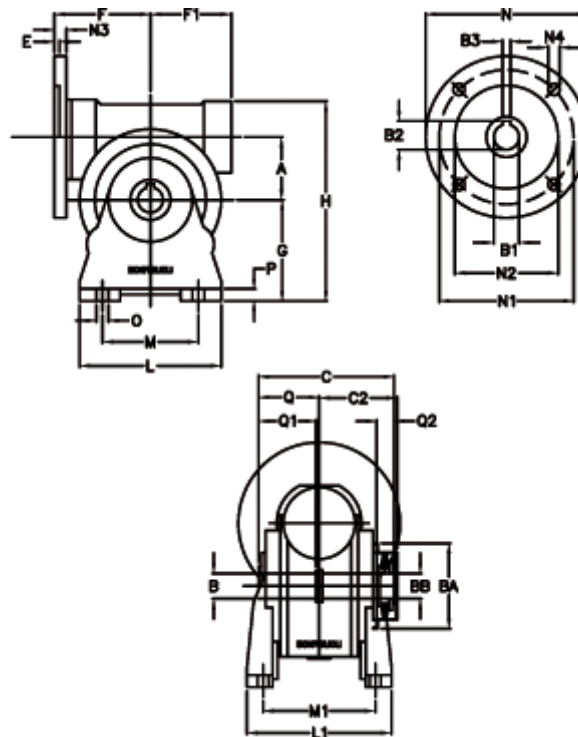

Article number: 390204901822316

Description: Worm Gear with Torque Limiter
VF 49-L1-A-18 P63B14

Measures

a = 49.50	C2 = 63,5	L1 = 124.0	O = 8.5
B = 25	Description = VF 49A-xx-63B14	m = 63	P = 12
B1 E7 = 11	E = 3.0	M1 = 98.5	Q = 51.0
B2 = 12.8	F = 70	N = 90	Q1 = 41
B3 H9 = 4	F1 = 63	N1 = 75	Q2 = 15
BA = 63	g = 82	N2 = 60	
BB H7 = 14	H = 162	N3 = 7.0	
C = 105	L = 110	N4 = 6	